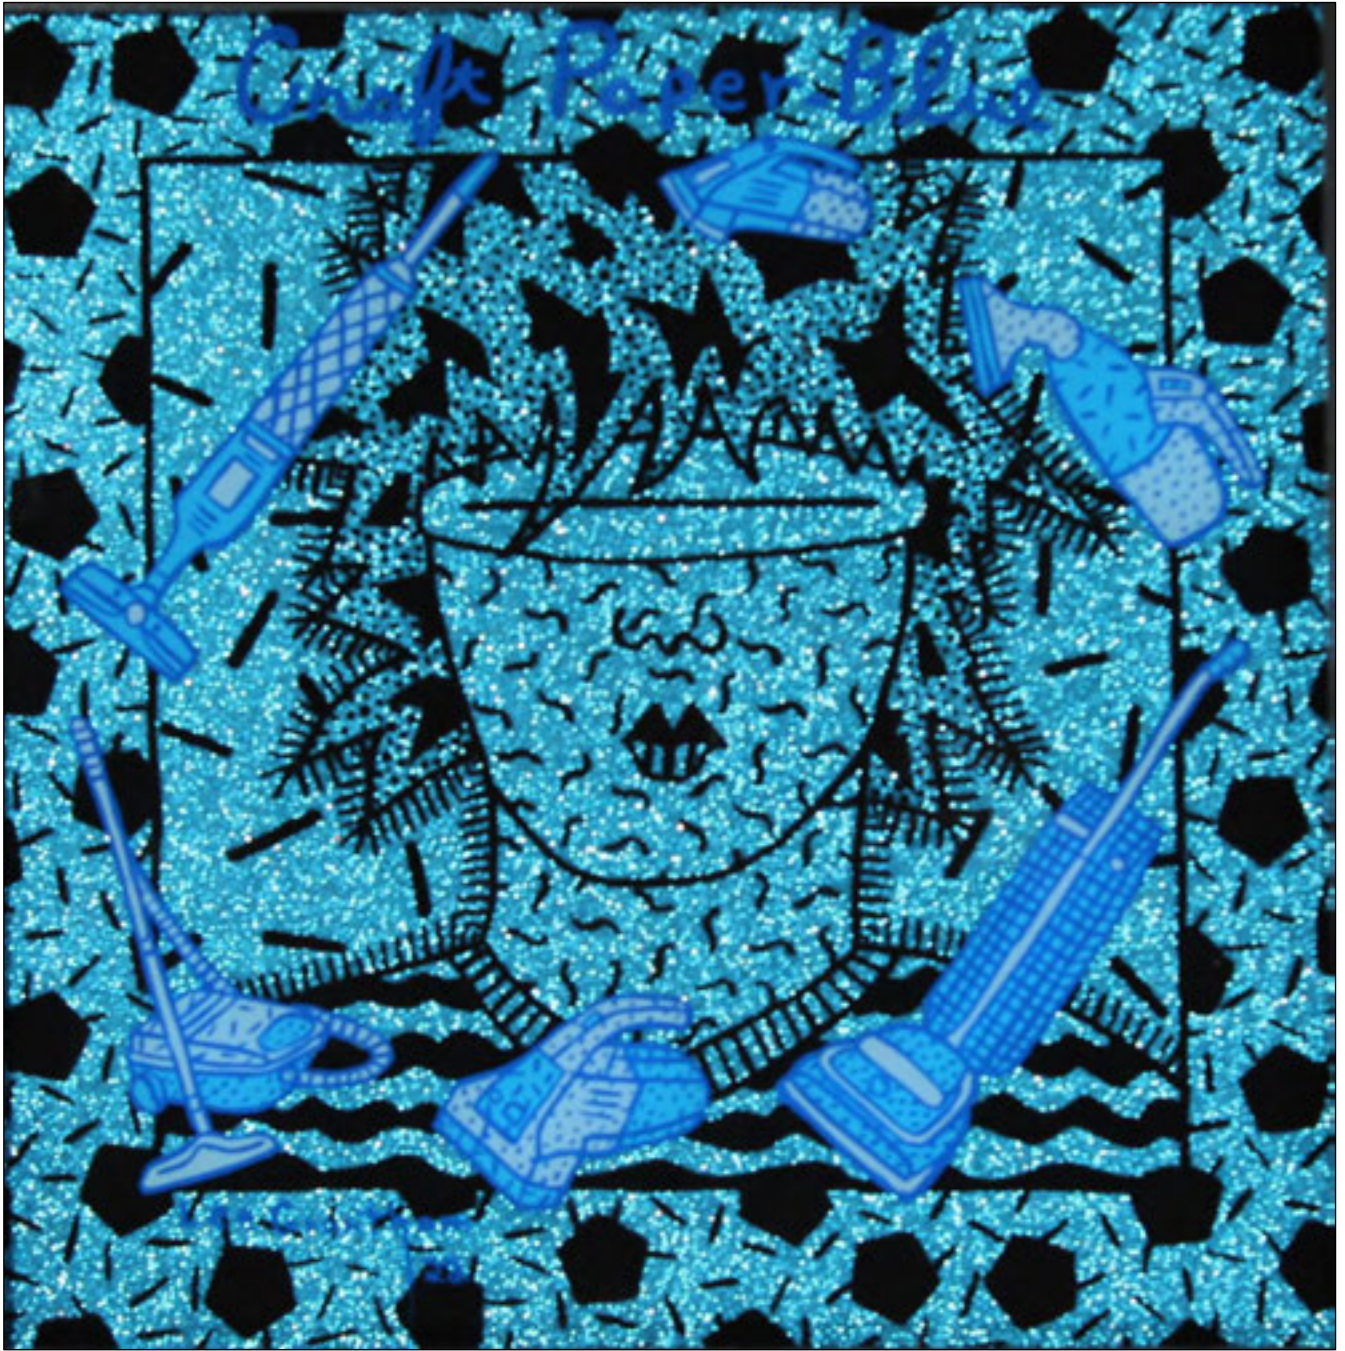

Lee Grantham
Greenfield